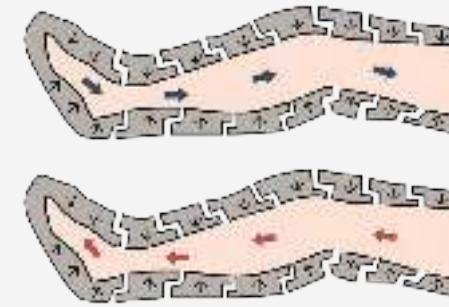

E-mail: export@longest.cn Website: www.gzlongest.com

Health Life Longest Care

Longest

LGT-2200WM

Pressotherapy, For Your Future Beauty

LGT-2200WM is a sequential pneumatic pressure system. It realises therapeutic effects through program-controlled inflation and deflation of the sleeves covered in arms, legs, and waist.

Specifications

- ⊗ Channel: 4
- ⊗ Chambers: 4/8
- ⊗ Compression modes: 8
- ⊗ Time range: 1-99 min
- ⊗ Pressure range: 37-187 mmHg
- ⊗ Interface: 5.7" Touch screen
- ⊗ Weight: 10 kg
- ⊗ Dimension: 366mm(W) x 393mm(L) x 194mm(H)

Mechanism & Functions

The multi-lymphatic drainage system LGT-2200WM is used to drain the dissolved or melted fat cells generated after various obesity equipment by improving lymph glands or blood vessels that are constricted or damaged due to cellulite or excessive fat cells on the lymphatic drainage step, one of the general obesity lipolysis steps.

Features

- ⊗ User-friendly interface, just a few steps to finish your setting
- ⊗ Gentle inflation and deflation
- ⊗ Durable & easy-use sleeves with overlapping chambers
- ⊗ Pressure unit switchable between mmHg and kPa
- ⊗ 8 compression modes, 4 output channels
- ⊗ Real-time pressure, and inflation part monitoring
- ⊗ 2 pcs of 8-chamber cuffs can be connected with one device at the same time